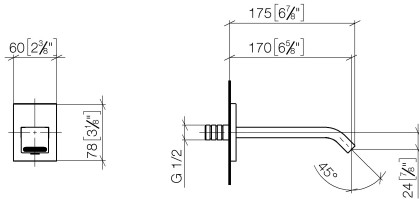

IMO eSET Touchfree Basin mixer without pop-up waste without temperature setting - Chrome

IMO

ST 010 200 3670

- 170mm projection
- fixed spout
- rectangular, air-enriched flow
- hole diameter 40 mm
- rosette 60 x 60 mm
- 1/2" connection
- max. flow 5.7 l/min
- lead-free
- This product can help a building meet the requirements of Green Building Rating Systems, e.g. LEED®, BREEAM®, DGNB

For Touchfree control please order eSet Touchfree WITH or WITHOUT temperature adjustment

	Chrome	13 800 670-00
	Brushed Chrome	13 800 670-93

Recommended miscellaneous

Concealed wall elbow -

35 085 970 90

- max. recess depth 163 mm
- min. recess depth 90 mm

IMO eSET Touchfree Basin mixer without pop-up waste without temperature setting - Chrome

IMO

ST 010 200 3670

ST 010 200 3670
mm [inches]

Flow rate chart

Certificates

LGA_29119.

WRAS_2005002.