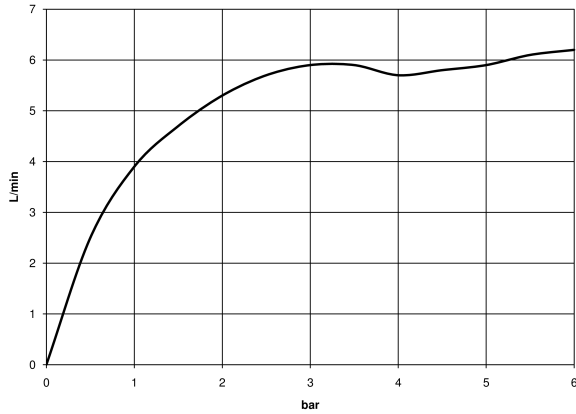

IMO eSET Touchfree Basin mixer without pop-up waste without temperature setting - Chrome

IMO

ST 010 200 3670

ST 010 200 3670
mm [inches]

Flow rate chart

Certificates

LGA_29119.

WRAS_2005002.

Spare parts list

No.	Item Number	Name	Quantity used	Delivery time
1	90 27 67 005 00-00	rosette	1	10
2	09 23 01 079 90	flow reducer	1	2
3	90 29 03 045 00 90	aerator	1	2