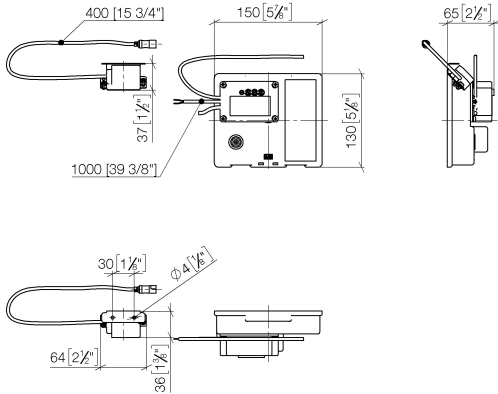

Required miscellaneous

eSET Touchfree Basin mixer without temperature setting for combining with wall-mounted fittings -

- min. recess depth 90 mm
- max. recess depth 125 mm

35 743 970 90

Required miscellaneous

eSET Touchfree Basin mixer without temperature setting for combining with free-standing fittings -

35 742 970 90

Recommended miscellaneous

Extension for Touchfree 500 mm - 12 765 970 90

ST 010 200 3670
mm [inches]

IMO eSET Touchfree Basin mixer without pop-up waste without temperature setting - Chrome

IMO

ST 010 200 3670

- 170mm projection
- fixed spout
- rectangular, air-enriched flow
- hole diameter 40 mm
- rosette 60 x 60 mm
- 1/2" connection
- max. flow 5.7 l/min
- lead-free
- This product can help a building meet the requirements of Green Building Rating Systems, e.g. LEED®, BREEAM®, DGNB

IMO eSET Touchfree Basin mixer without pop-up waste without temperature setting - Chrome

IMO

ST 010 200 3670

ST 010 200 3670
mm [inches]

Flow rate chart

Certificates

LGA_29119.

WRAS_2005002.