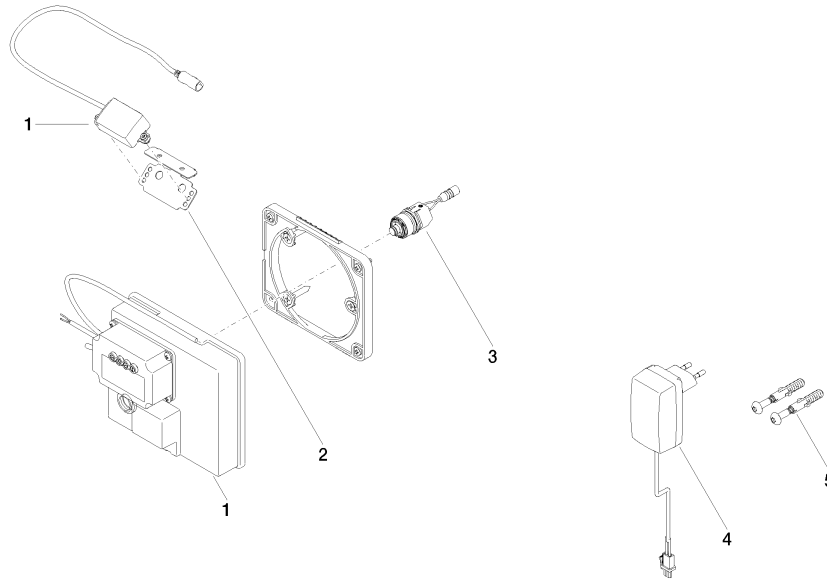

ST 010 200 3670

Spare parts list

No.	Item Number	Name	Quantity used	Delivery time
1	90 10 01 177 00 90	electronic accessories	1	2
2	90 17 20 199 00 90	holder	1	2
3	04 30 50 079 00 90	valve	1	2
4	04 10 01 050 00 90	power supply	1	60
5	04 30 31 024 01 90	fixing set	1	2