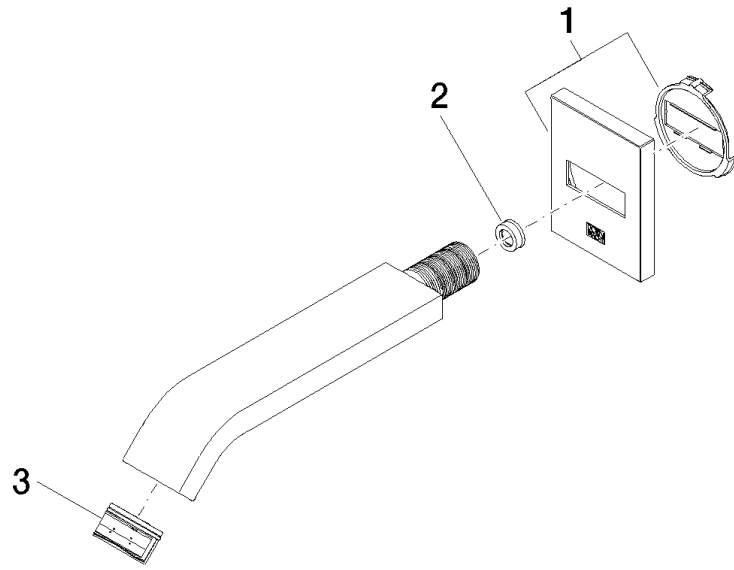

IMO eSET Touchfree Basin mixer without pop-up waste without temperature setting - Chrome

IMO

ST 010 200 3670

- 170mm projection
- fixed spout
- rectangular, air-enriched flow
- hole diameter 40 mm
- rosette 60 x 60 mm
- 1/2" connection
- max. flow 5.7 l/min
- lead-free
- This product can help a building meet the requirements of Green Building Rating Systems, e.g. LEED®, BREEAM®, DGNB

For Touchfree control please order eSet Touchfree WITH or WITHOUT temperature adjustment

	Chrome	13 800 670-00
	Brushed Chrome	13 800 670-93

Recommended miscellaneous

Concealed wall elbow -

35 085 970 90

- max. recess depth 163 mm
- min. recess depth 90 mm

IMO eSET Touchfree Basin mixer without pop-up waste without temperature setting - Chrome

IMO

ST 010 200 3670

ST 010 200 3670
mm [inches]

Flow rate chart

Certificates

LGA_29119.

WRAS_2005002.

Spare parts list

No.	Item Number	Name	Quantity used	Delivery time
1	90 27 67 005 00-00	rosette	1	10
2	09 23 01 079 90	flow reducer	1	2
3	90 29 03 045 00 90	aerator	1	2